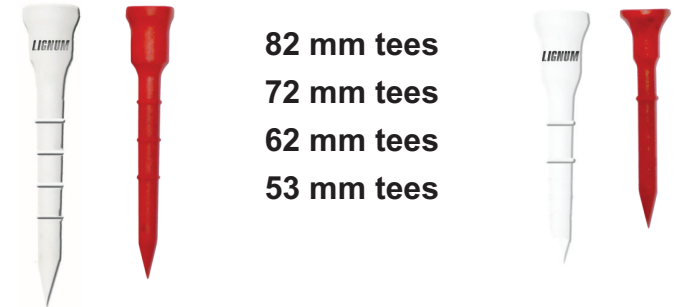

Exact ball height control due to the distance rings

Lignum Tee

The different lengths – 53mm standard tee, 62mm & 72mm for irons and woods and the new 82mm for the biggest drivers – and the embedded steps for height control give the golf player the perfect swing control while the innovative material gives the tee a higher durability, more flexibility and causes no damage to the grass maintenance machinery.

53 mm (2 1/8") Lignum Tees come with 20-tees in the poly bag

62 mm (2 1/2") Lignum Tees come with 16-tees in the poly bag

72 mm (2 3/4") Lignum Tees come with 12-tees in the poly bag

82 mm (3 1/8") Lignum Tees come with 10-tees in the poly bag

Pack System

min. order 1 Box with 50 poly bags

www.lignum-golf.com

Lignum Tees

- 82 mm tees
- 72 mm tees
- 62 mm tees
- 53 mm tees

Lignum 15 Golfball pack & 36 net

Lignum Golfglove MEN & LADYS

Lignum Golfballmarker