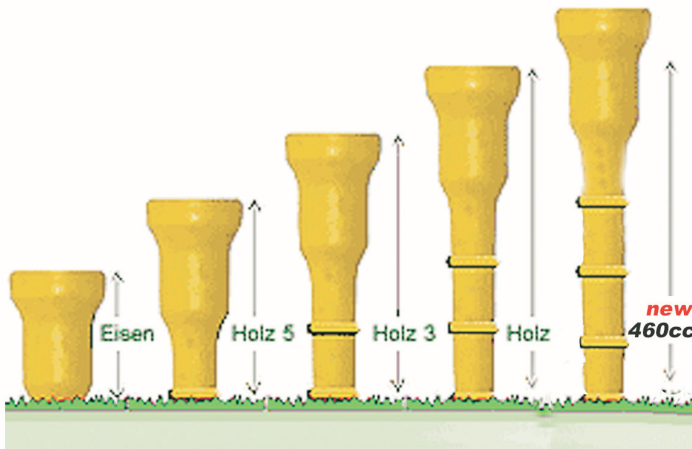

Switzerland
info@ls-golf.ch

United Kingdom
sales@brandfusionltd.co.uk

MORE THAN 3.000.000 GOLFERS USE THE LIGNUM TEE

LIGNUMTM

For LIGNUM golf tees we use wood and plant materials, polymers and natural glue

Main advantages:

- innovative material
- perfect swing control
- graduated distance tee
- available in different lengths
- higher durability
- environmentally friendly,
- no damage to your grass maintenance machinery
- competitive pricing

Exact ball height control due to the distance rings

Lignum Tee

The different lengths – 53mm standard tee, 62mm & 72mm for irons and woods and the new 82mm for the biggest drivers – and the embedded steps for height control give the golf player the perfect swing control while the innovative material gives the tee a higher durability, more flexibility and causes no damage to the grass maintenance machinery.